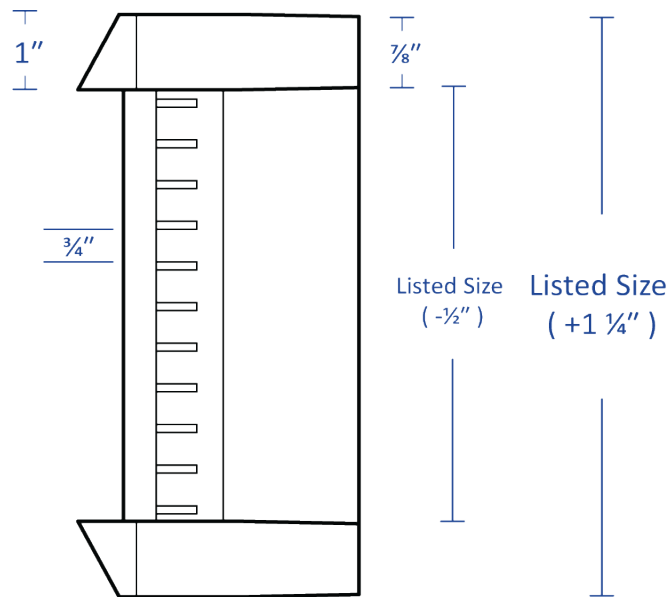

Submitted by: _____

Date: _____

Universal

Spiral Diffuser

Model:

Available Options

- ☐ Aluminum Finish
- ☐ Scoop
- ☐ White finish

Model Features

- Single Deflection
- Thick foam layer for any application

Material: Aluminum

Face: Adjustable Bar Type

Model Size:

Minimum Duct size

Height	Width								
	10	12	14	16	18	20	24	30	36
3	6	6	6	6	6	6	6	6	6
4	10	10	10	10	10	10	10	10	10
6	12	12	12	12	12	12	12	12	12
8	20	20	20	20	20	20	20	20	20
10			24	24	24	24	24	24	24
12				30	30	30	30	30	30

Project Name: _____

Architect: _____

Project Location: _____

Engineer: _____

Contractor: _____