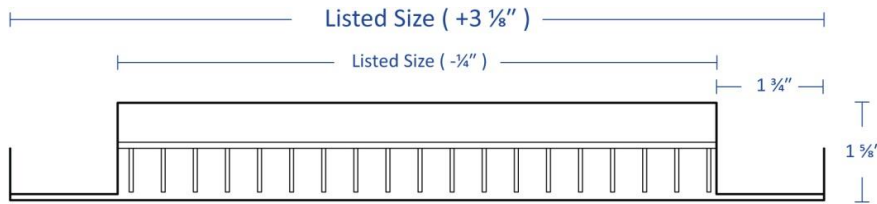

Submitted by: _____

Date: _____

Universal

Spiral Diffuser

Model:

Available Options

- ☐ Aluminum Finish
- ☐ Scoop
- ☐ White finish

Model Features

- Single Deflection
- Thick foam layer for any application

Material: Aluminum

Face: Adjustable Bar Type

Model Size:

Minimum Duct size

Height	Width								
	10	12	14	16	18	20	24	30	36
3	6	6	6	6	6	6	6	6	6
4	10	10	10	10	10	10	10	10	10
6	12	12	12	12	12	12	12	12	12
8	20	20	20	20	20	20	20	20	20
10			24	24	24	24	24	24	24
12				30	30	30	30	30	30

Project Name: _____

Architect: _____

Project Location: _____

Engineer: _____

Contractor: _____