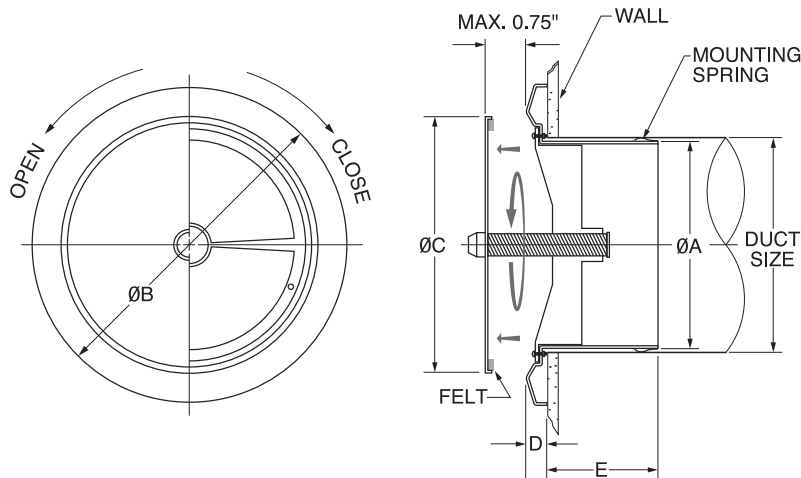

### Volume Adjustable Round Grille

- Fresh Air Intake/Exhaust Outlet
- Adjustable Core for Volume Control
- For Interior and Exterior Location

- Material: Aluminum
- Standard Finish: Clear Anodized

MODEL	DUCT SIZE	A	B	C	D	E
JRC 4	4	3 3/4	6 5/16	5 1/8	19/32	2 3/16
JRC 6	6	5 11/16	8 3/4	7 5/16	19/32	2 3/8